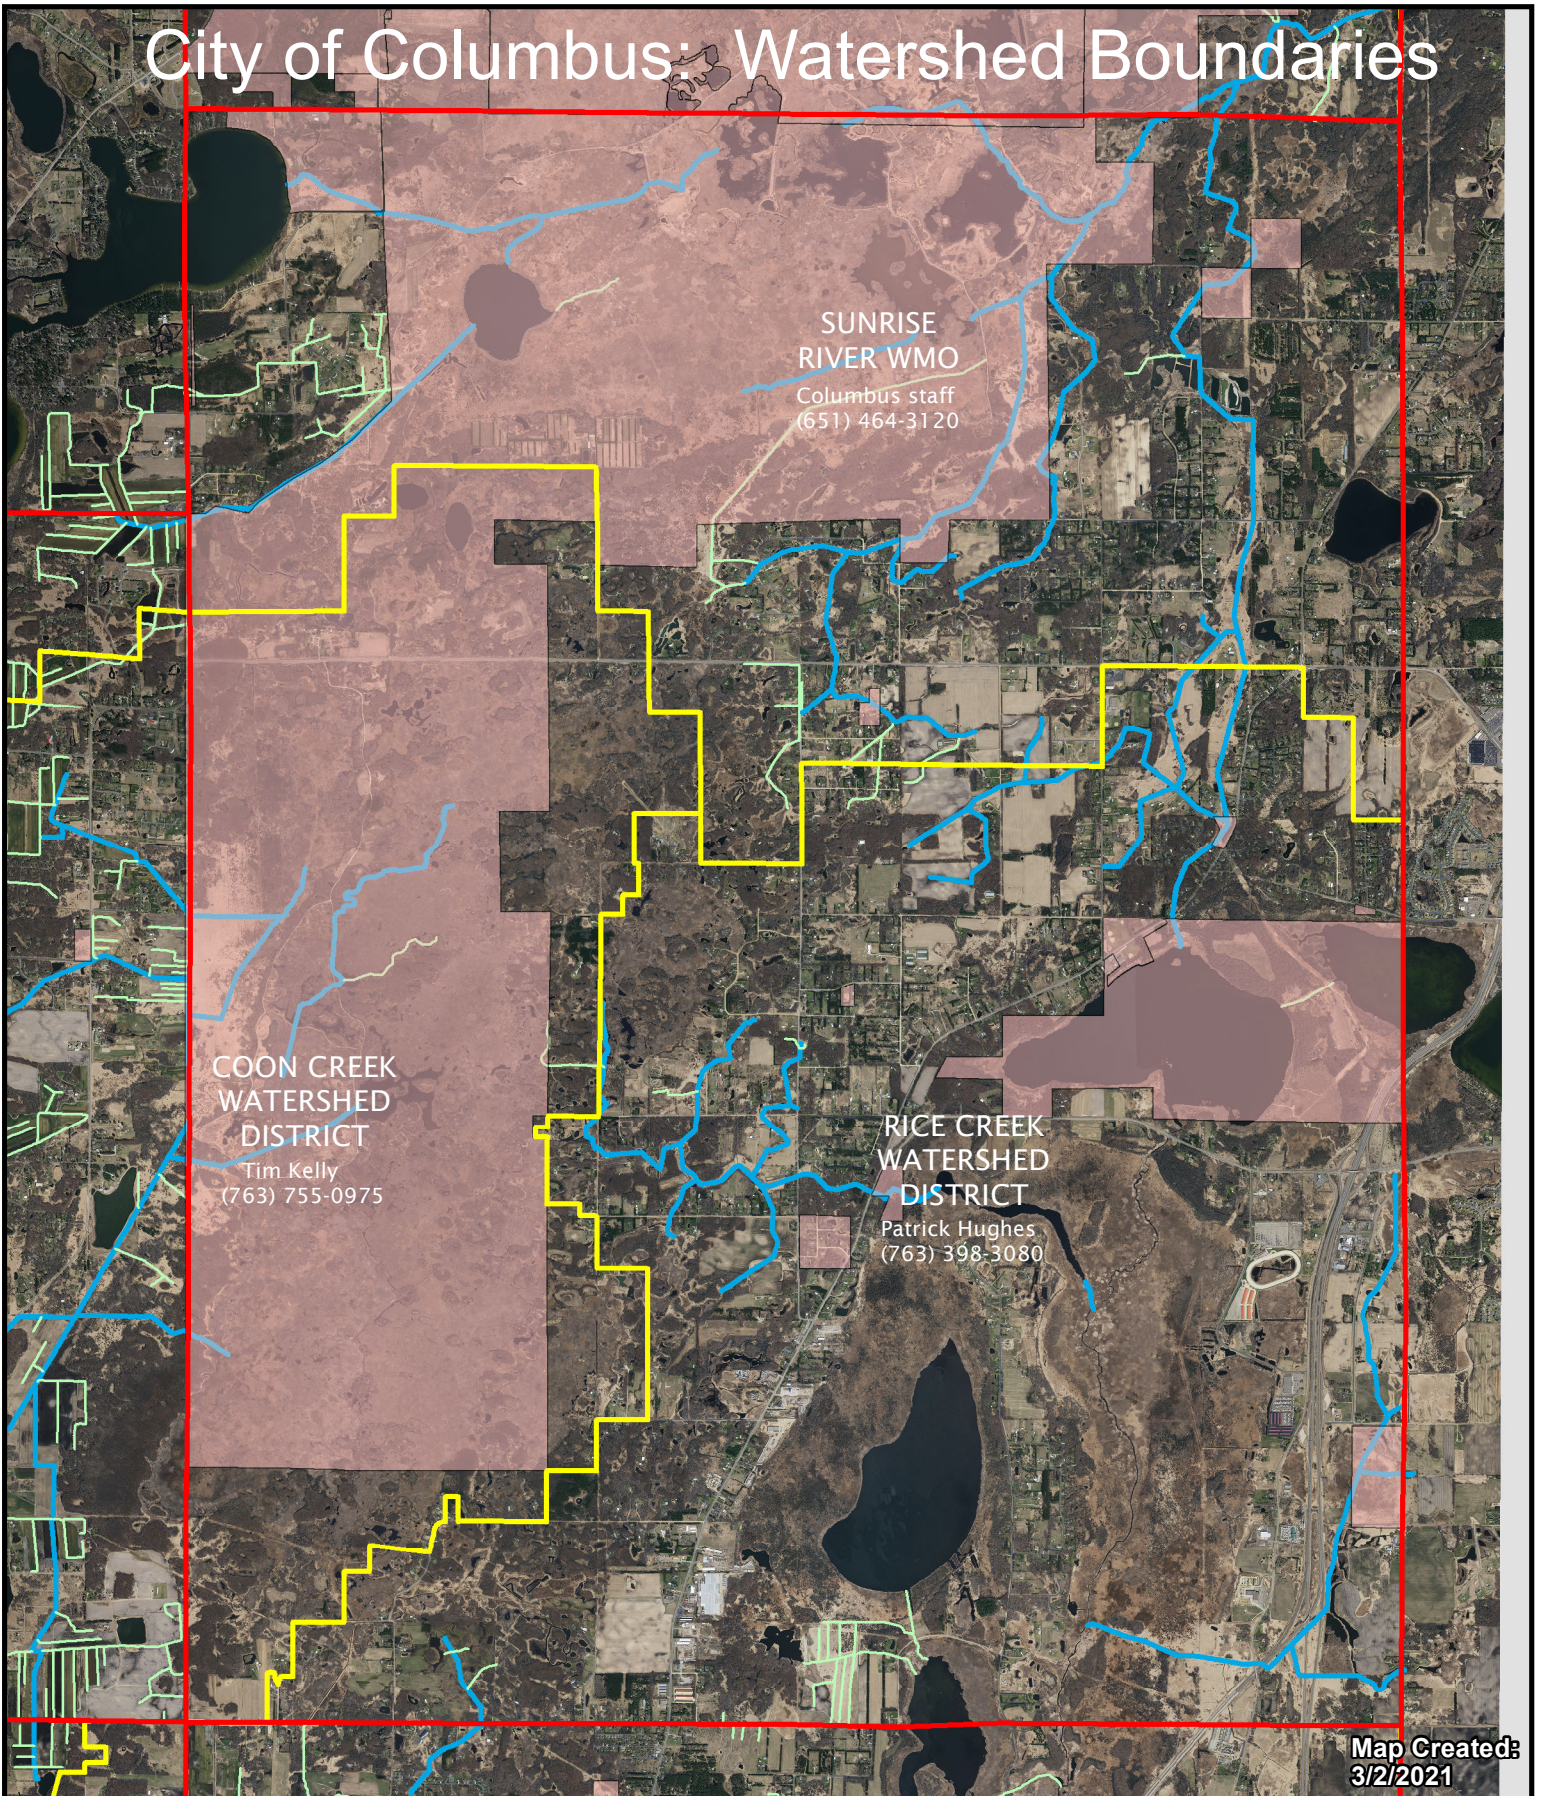

City of Columbus: Watershed Boundaries

Map Created:
3/2/2021

Legend

-  Watershed Districts
-  Columbus Boundary

Disclaimer: The information provided on this map is for reference purposes only. The Anoka Conservation District does not guarantee the accuracy of the information contained herein and makes no representation or warranties, either express or implied, for the merchantability or fitness of the information provided on this map for a particular purpose.